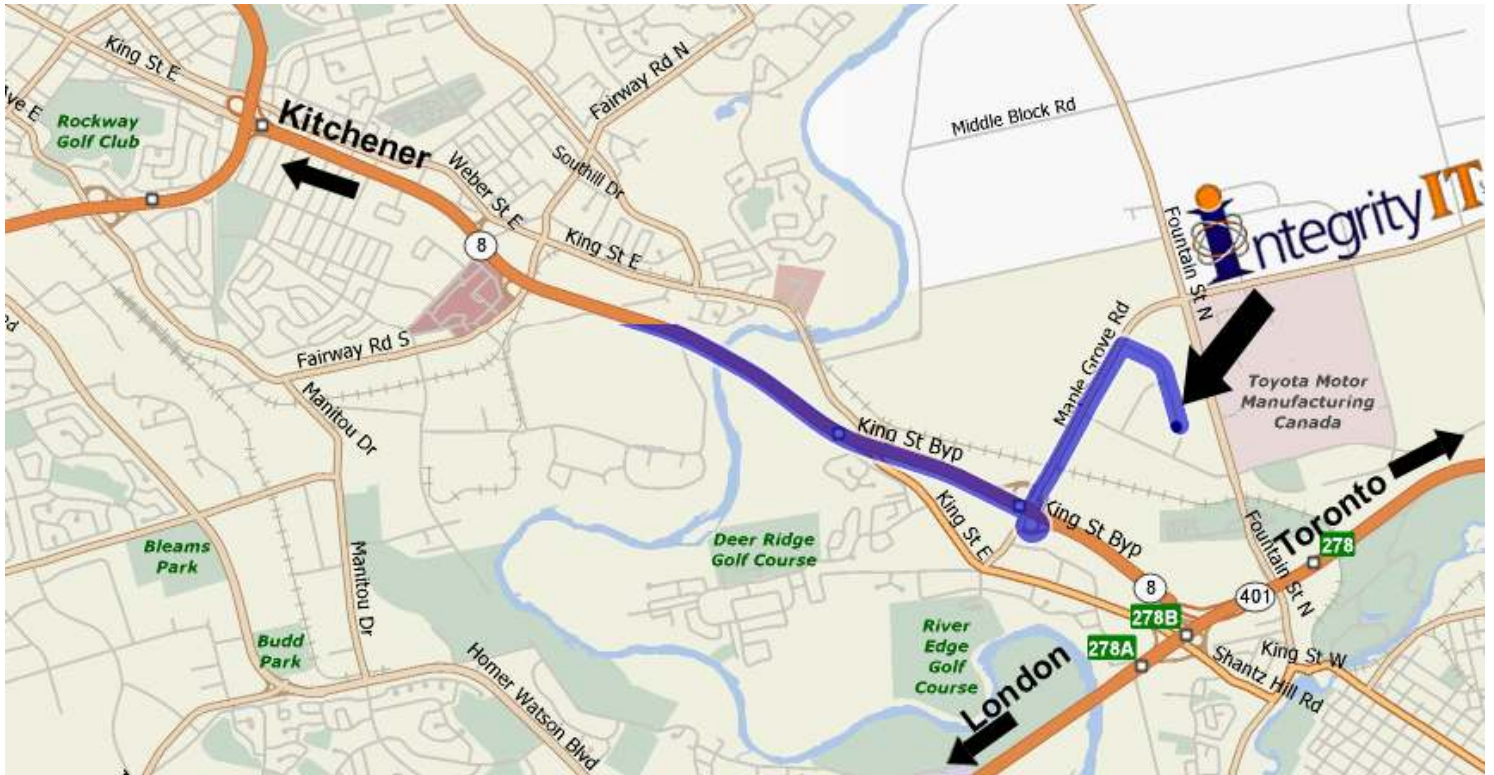

**Directions from Kitchener / Waterloo  
to Integrity IT – 44 Saltsman Drive, Unit 6**

1. Take Hwy-8 E towards Hwy-401
2. Take the Sportsworld Drive exit
3. Stay right and take the ramp towards Maple Grove Road
4. Merge onto Sportsworld Drive which turns into Maple Grove Road
5. Turn Right onto Saltsman Drive
6. Arrive at Integrity IT, 44 Saltsman Drive, Unit 6